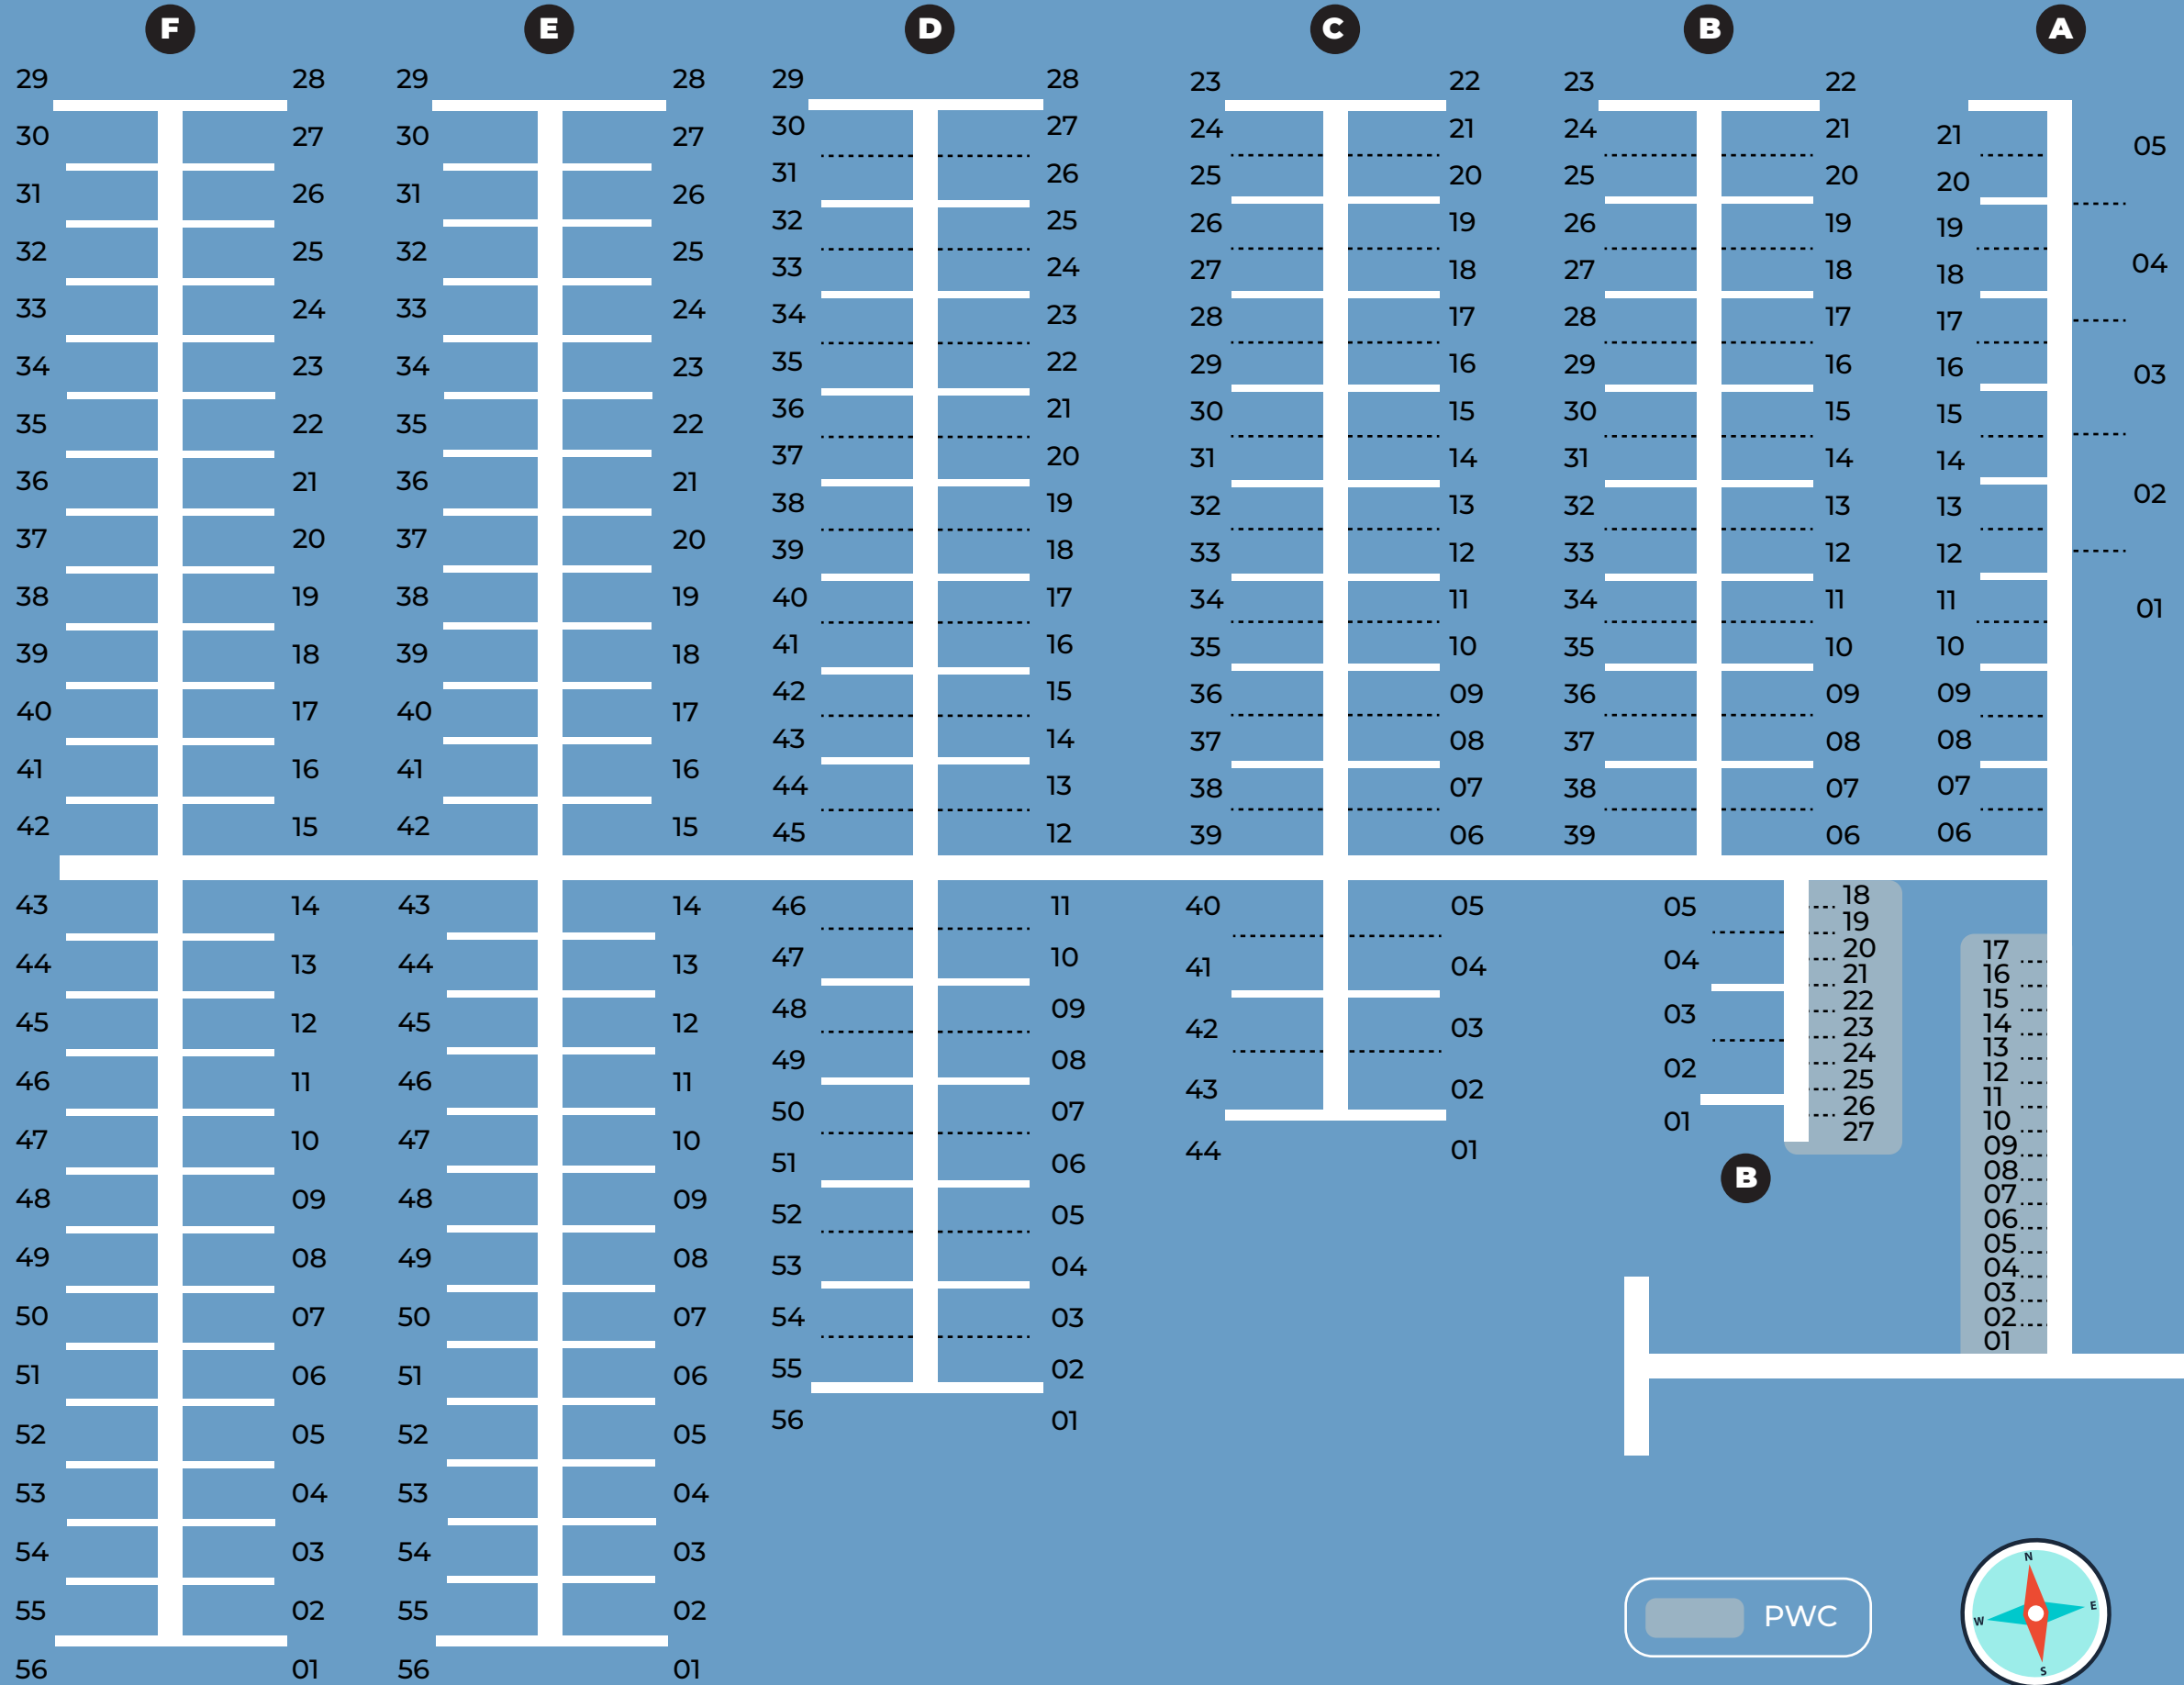

Payette Lake

PWC

Boat Ramp